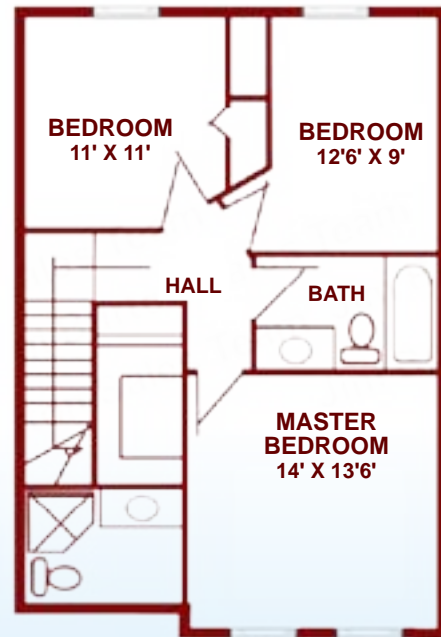

Pearlview

The Champlain

1392 Sq. Ft.

Lower Floor 700 Sq. Ft.

Upper Floor 692 Sq. Ft.

709-745-7788

Maxine McGrath Ph: 709-687-0882

www.CardinalHomes.ca