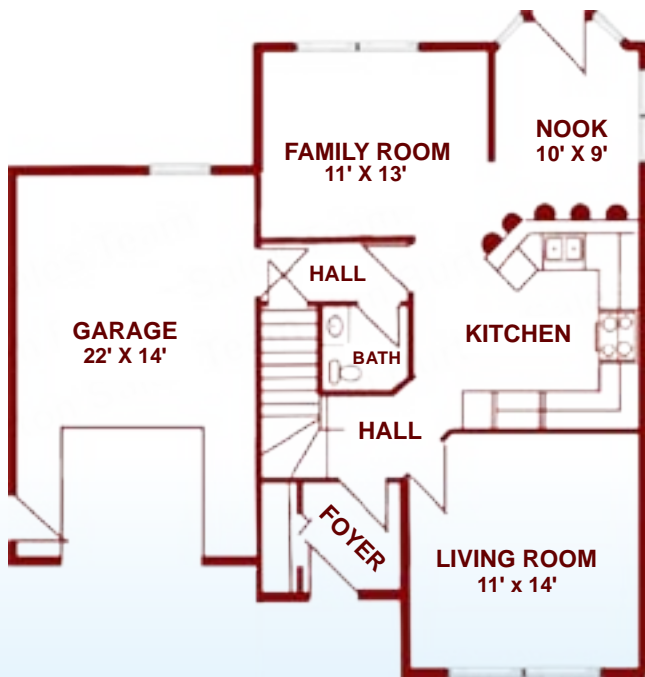

Pearlview

The Champlain

1392 Sq. Ft.

Lower Floor 700 Sq. Ft.

Upper Floor 692 Sq. Ft.

709-745-7788

Maxine McGrath Ph: 709-687-0882

www.CardinalHomes.ca