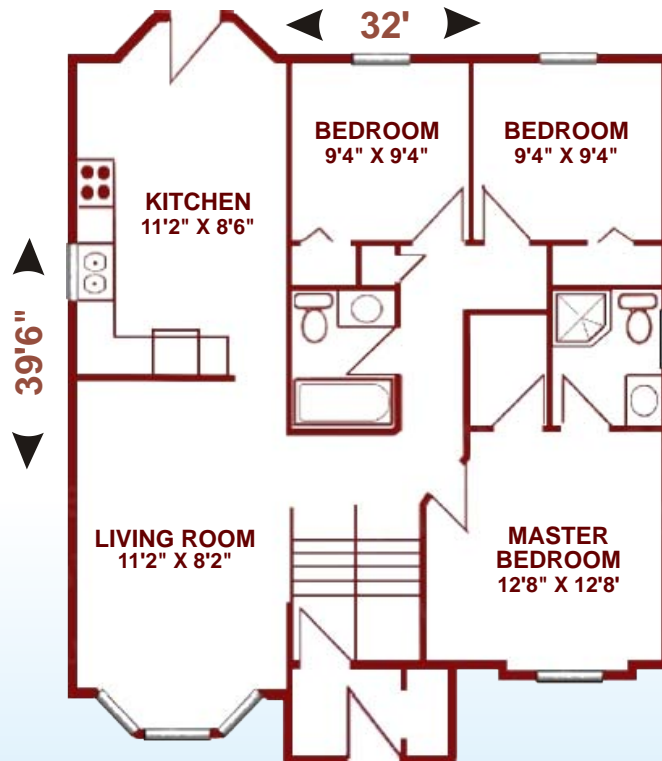

Pearlview

The Micmac

1080 Sq. Ft.

709-745-7788

Maxine McGrath Ph: 709-687-0882

www.CardinalHomes.ca